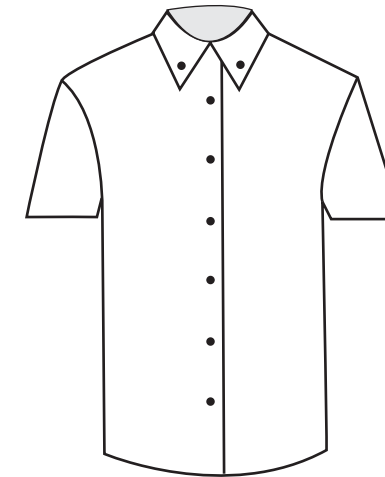

BG6214S - Ladies Short Sleeve Oxford

- ✦ Easy care 60/40 cotton/poly blend
- ✦ 6 ounces
- ✦ Stain release
- ✦ Wrinkle resist
- ✦ Button down collar
- ✦ Double back yoke
- ✦ Hemmed Cuffs
- ✦ Pearl white buttons
- ✦ Sizes S-4XL
- ✦ Classic fit

front

back