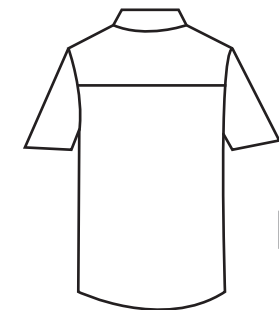

BG6214S - Ladies Short Sleeve Oxford

- ✦ Easy care 60/40 cotton/poly blend
- ✦ 6 ounces
- ✦ Stain release
- ✦ Wrinkle resist
- ✦ Button down collar
- ✦ Double back yoke
- ✦ Hemmed Cuffs
- ✦ Pearl white buttons
- ✦ Sizes S-4XL
- ✦ Classic fit

front

back