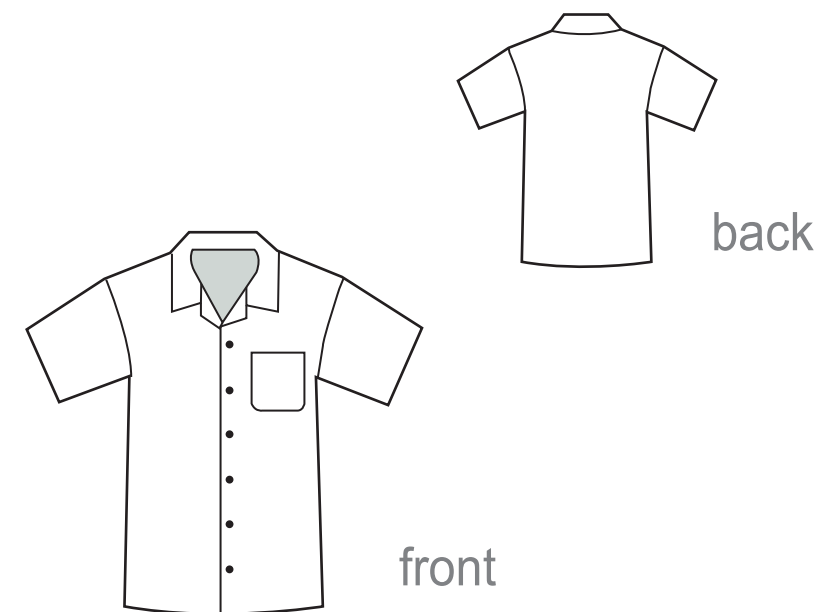

## BG3101 - BG3108 Adult Print Camp Shirts

- 55/45 cotton/poly blend
- 4.5 ozs.
- Stain release
- Wrinkle resistant
- Side vents
- Straight bottom
- Hemmed sleeves
- Matching pearlized buttons
- Patch pocket
- Unisex sizes XS-4XL
- 8 Brilliant Prints
- Classic Fit